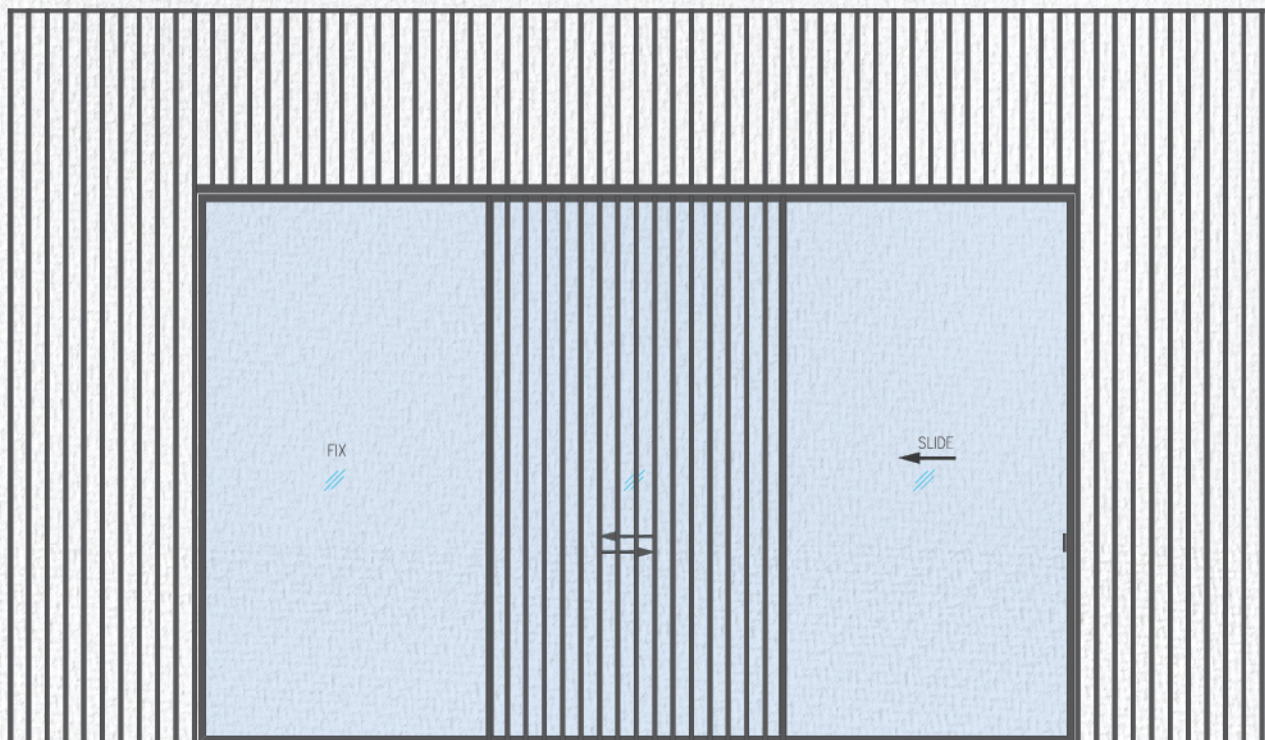

Euro Systems®

Vertical Louvers

Technical Datasheet

Key Features

- ▶ All visible aluminium components are powder coated finish
- ▶ Concealed anchor fasteners
- ▶ Standard RAL colors
- ▶ Non standard colors subject to minimum quantity
- ▶ wood effects finish subject to architectural choice

Technical Data

Product material	6063 - T6 Extruded aluminium
Louvers profile face width	25 mm
Louvers profile depth	77 mm
Louvers spacing profile to profile	Subject to architectural choice
Louvers profile height	Subject to site condition