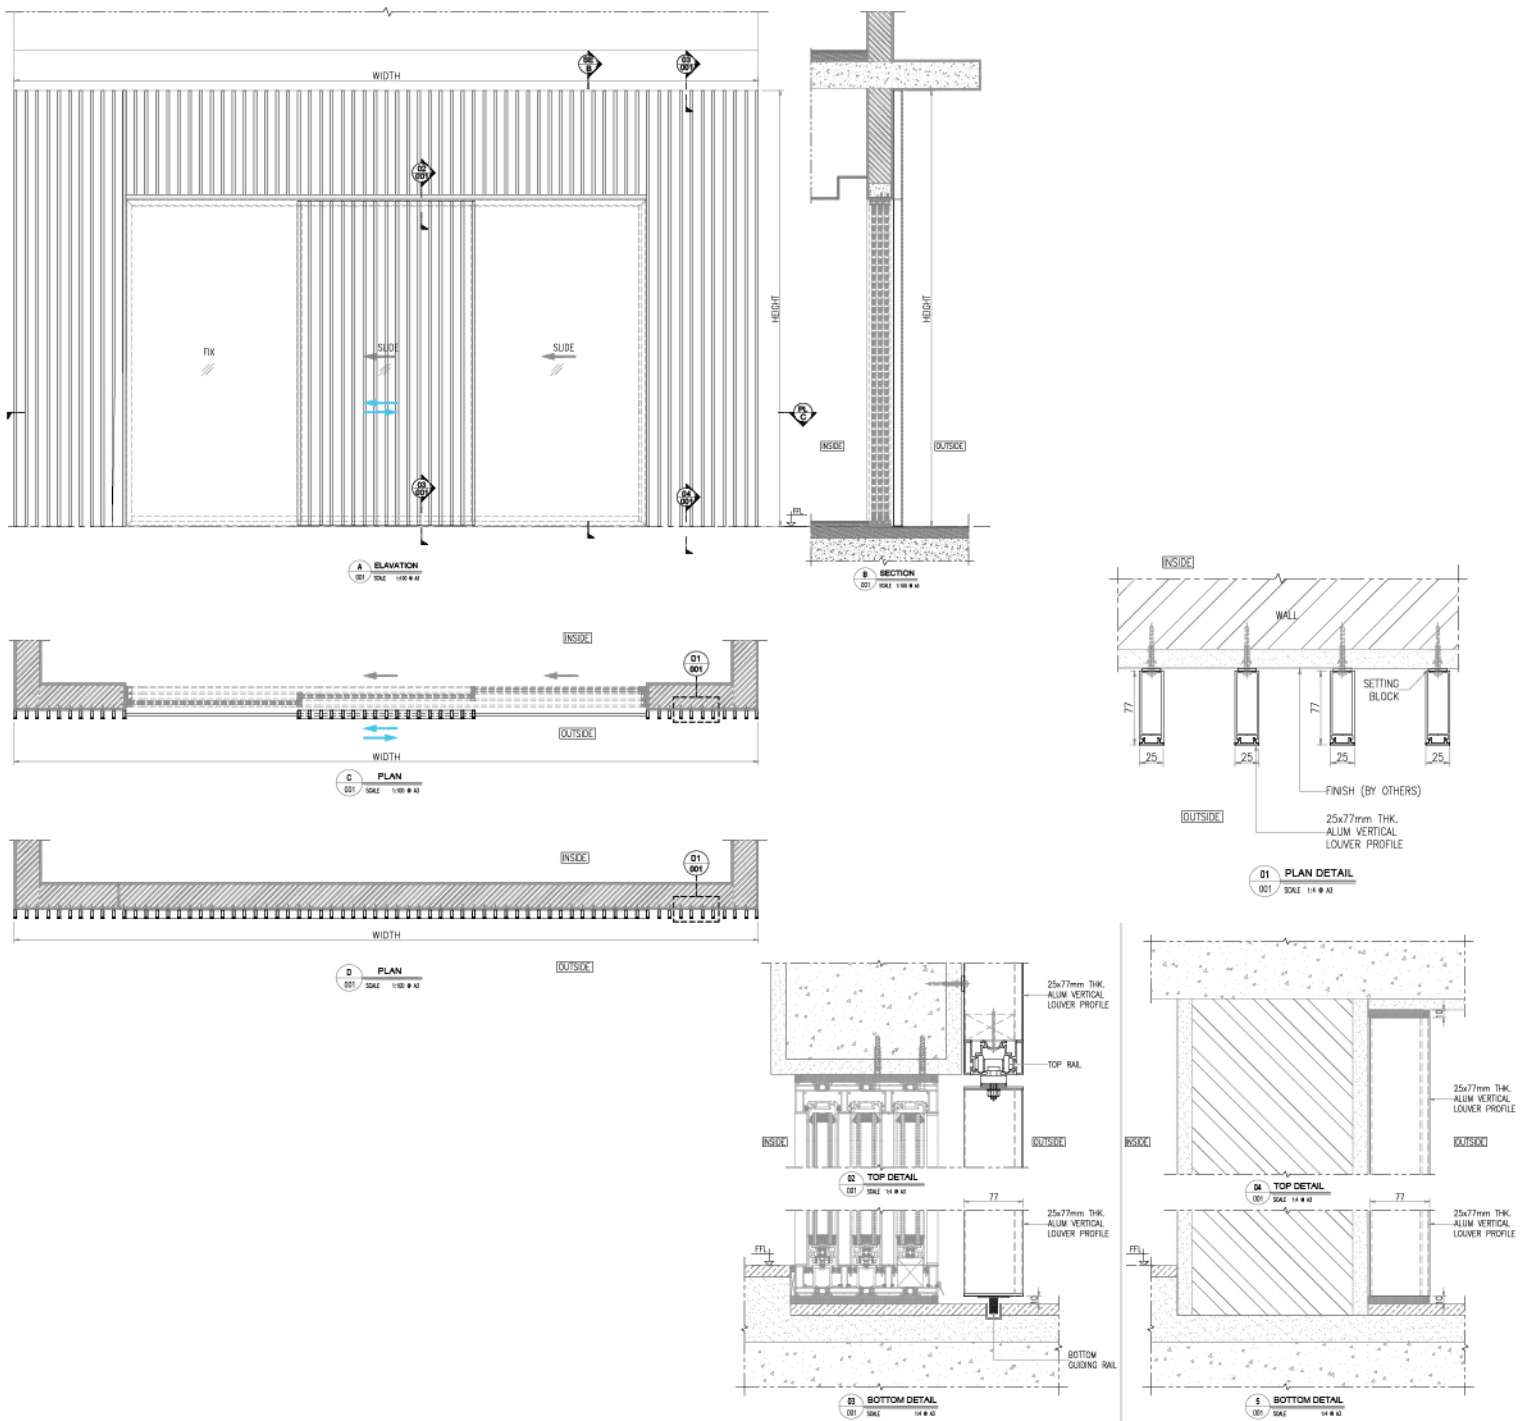

Euro Systems®

Vertical Louvers

Technical Datasheet

Key Features

- ▶ All visible aluminium components are powder coated finish
- ▶ Concealed anchor fasteners
- ▶ Standard RAL colors
- ▶ Non standard colors subject to minimum quantity
- ▶ wood effects finish subject to architectural choice

Technical Data

Product material	6063 - T6 Extruded aluminium
Louvers profile face width	25 mm
Louvers profile depth	77 mm
Louvers spacing profile to profile	Subject to architectural choice
Louvers profile height	Subject to site condition